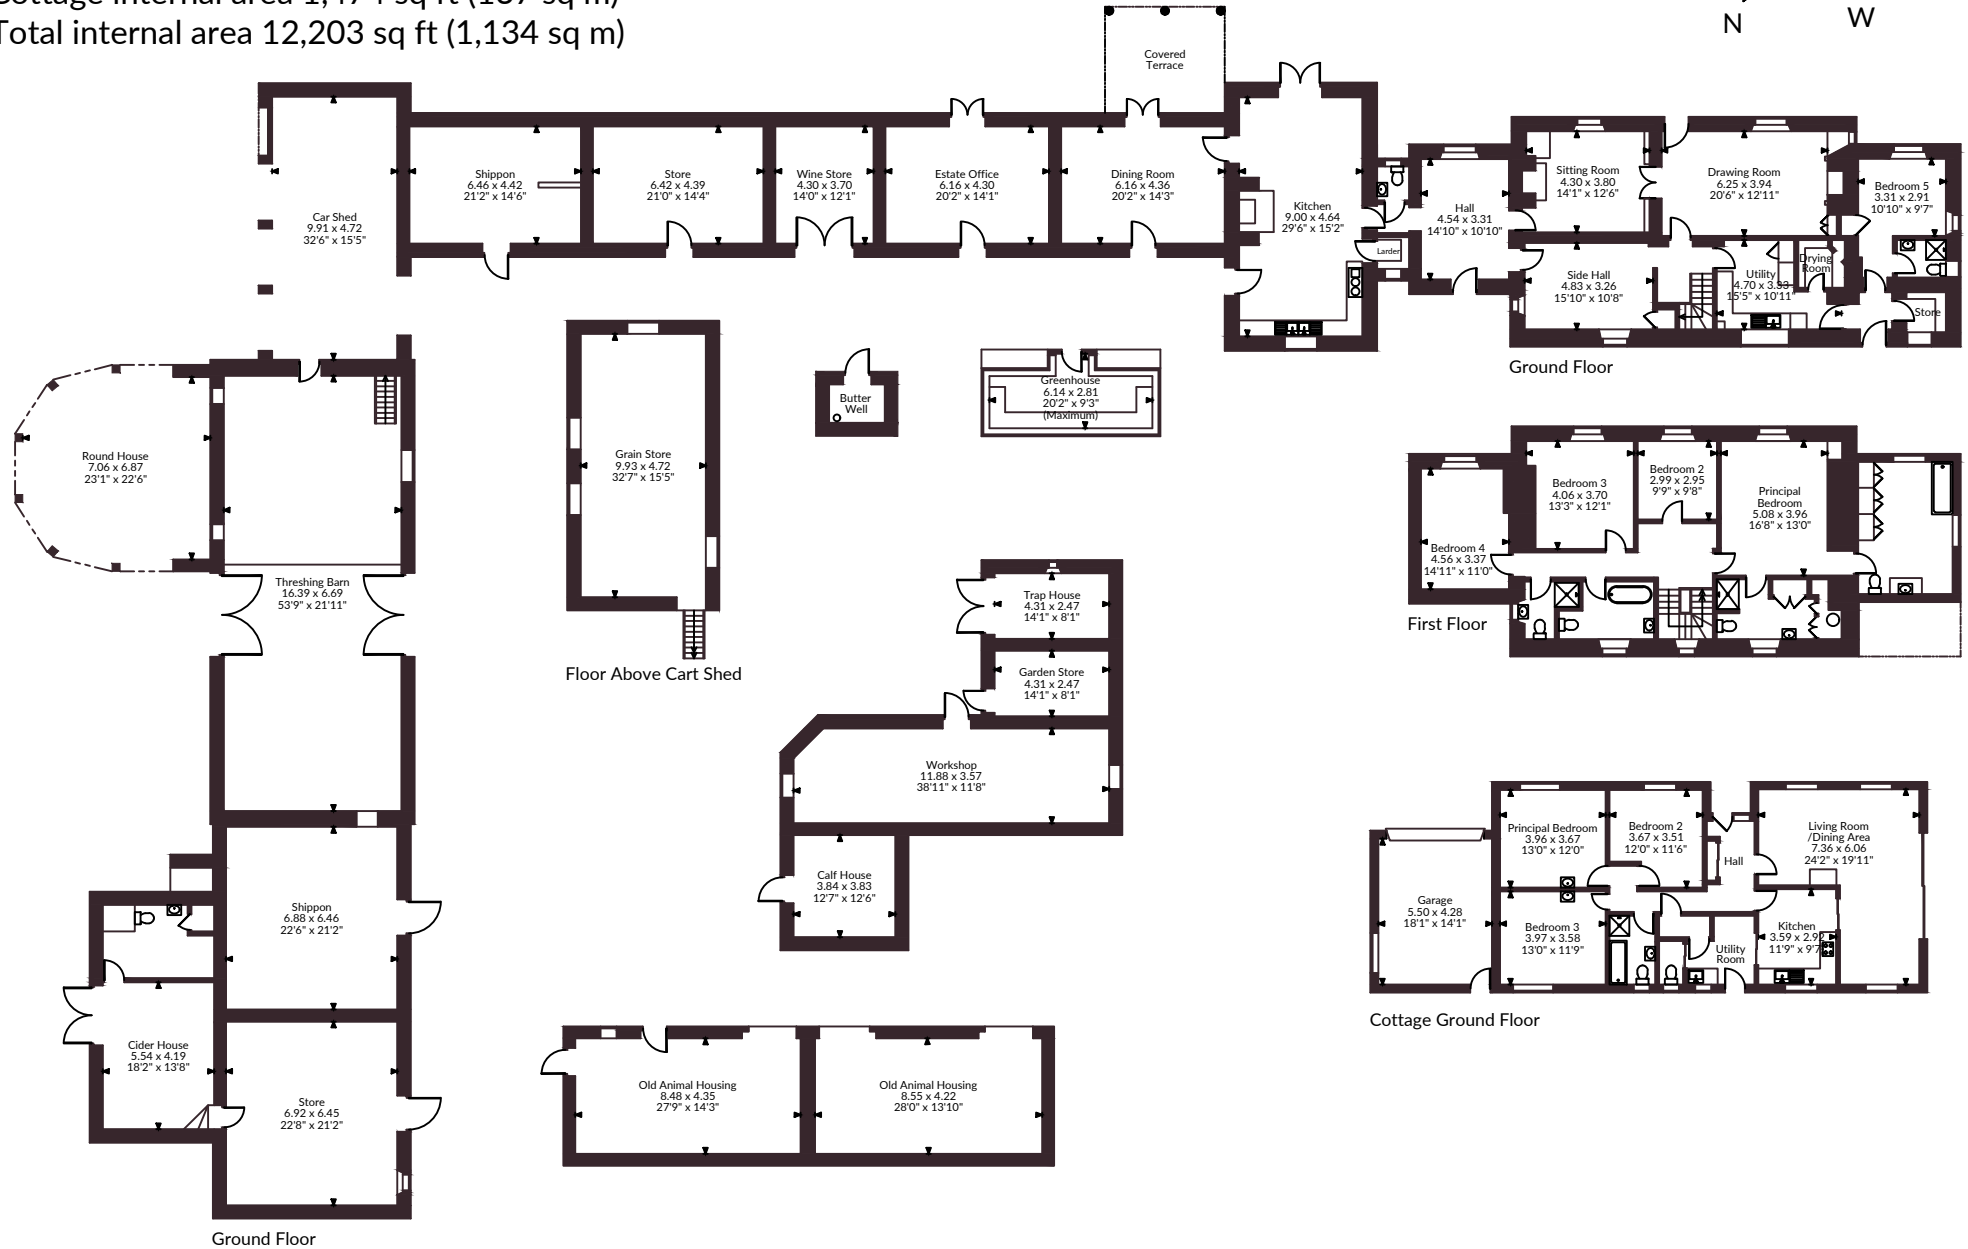

Willesley Farm, Tavistock, Devon

Main House internal area 3,670 sq ft (341 sq m)

Outbuildings internal area 7,059 sq ft (656 sq m)

Cottage internal area 1,474 sq ft (137 sq m)

Total internal area 12,203 sq ft (1,134 sq m)

FOR ILLUSTRATIVE PURPOSES ONLY - NOT TO SCALE

The position & size of doors, windows, appliances and other features are approximate only.

© ehouse. Unauthorised reproduction prohibited. Drawing ref. dig/8688429/SS